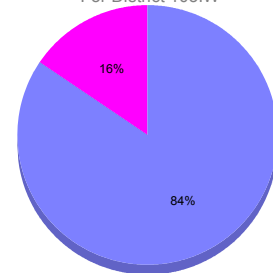

Goal, New, Dropped, Gain/Loss

Comparison of Membership Gain/Loss

Current Year Compared to the Previous Year

Gender Comparison 2010-2011

For District 103IW

Oct/Nov/Dec

■ Male ■ Female