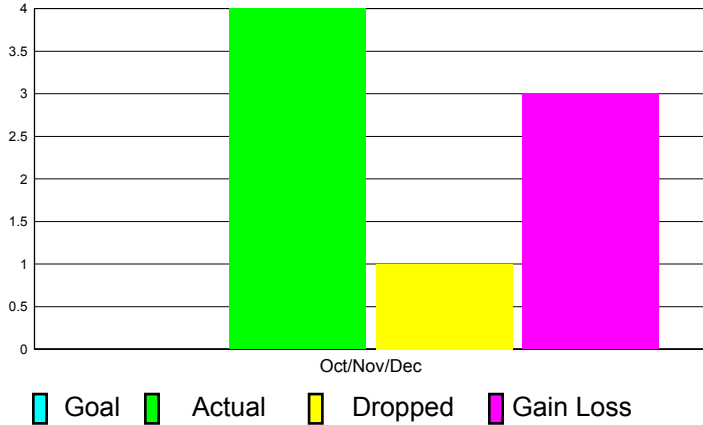

GMT Reports for District (or Undistricted) **District 103IW**

GMT: JACQUES 'JACK' VERBEKE Location: **FRANCE**

GMT CA: 4

CLUBS

Club Results
2011-2012

Clubs
2010-2011

Month	New Club Goal	Actual New Clubs	Actual Dropped Clubs	Gain/Loss of Clubs	Gain/Loss of Clubs
Oct/Nov/Dec	0	4	1	3	-1
Totals	0	4	1	3	-1

Club Results 2011-2012

Goal, New, Dropped, Gain/Loss

Comparison of Club Gain/Loss

Current Year Compared to the Previous Year

YTD Status Quo Clubs 2010-2011

Status Quo Clubs Compared to Status Quo Members

MEMBERSHIP