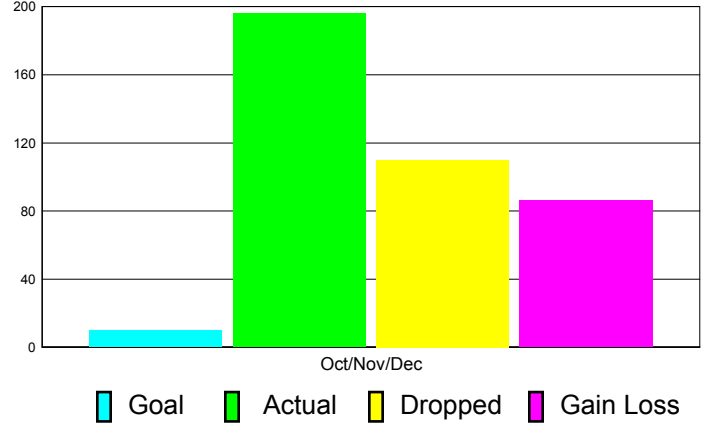

Membership Results 2011-2012

Goal, New, Dropped, Gain/Loss