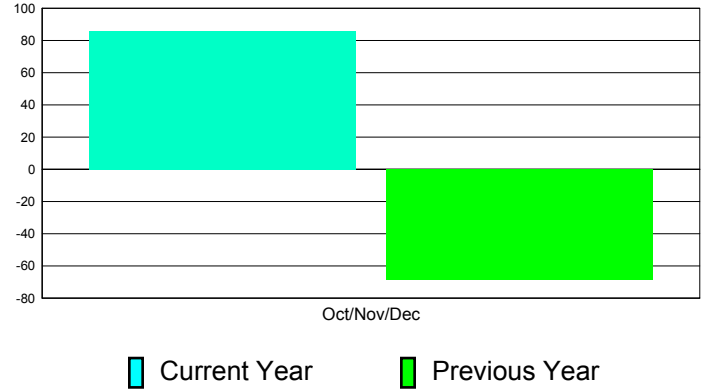

Comparison of Membership Gain/Loss

Current Year Compared to the Previous Year